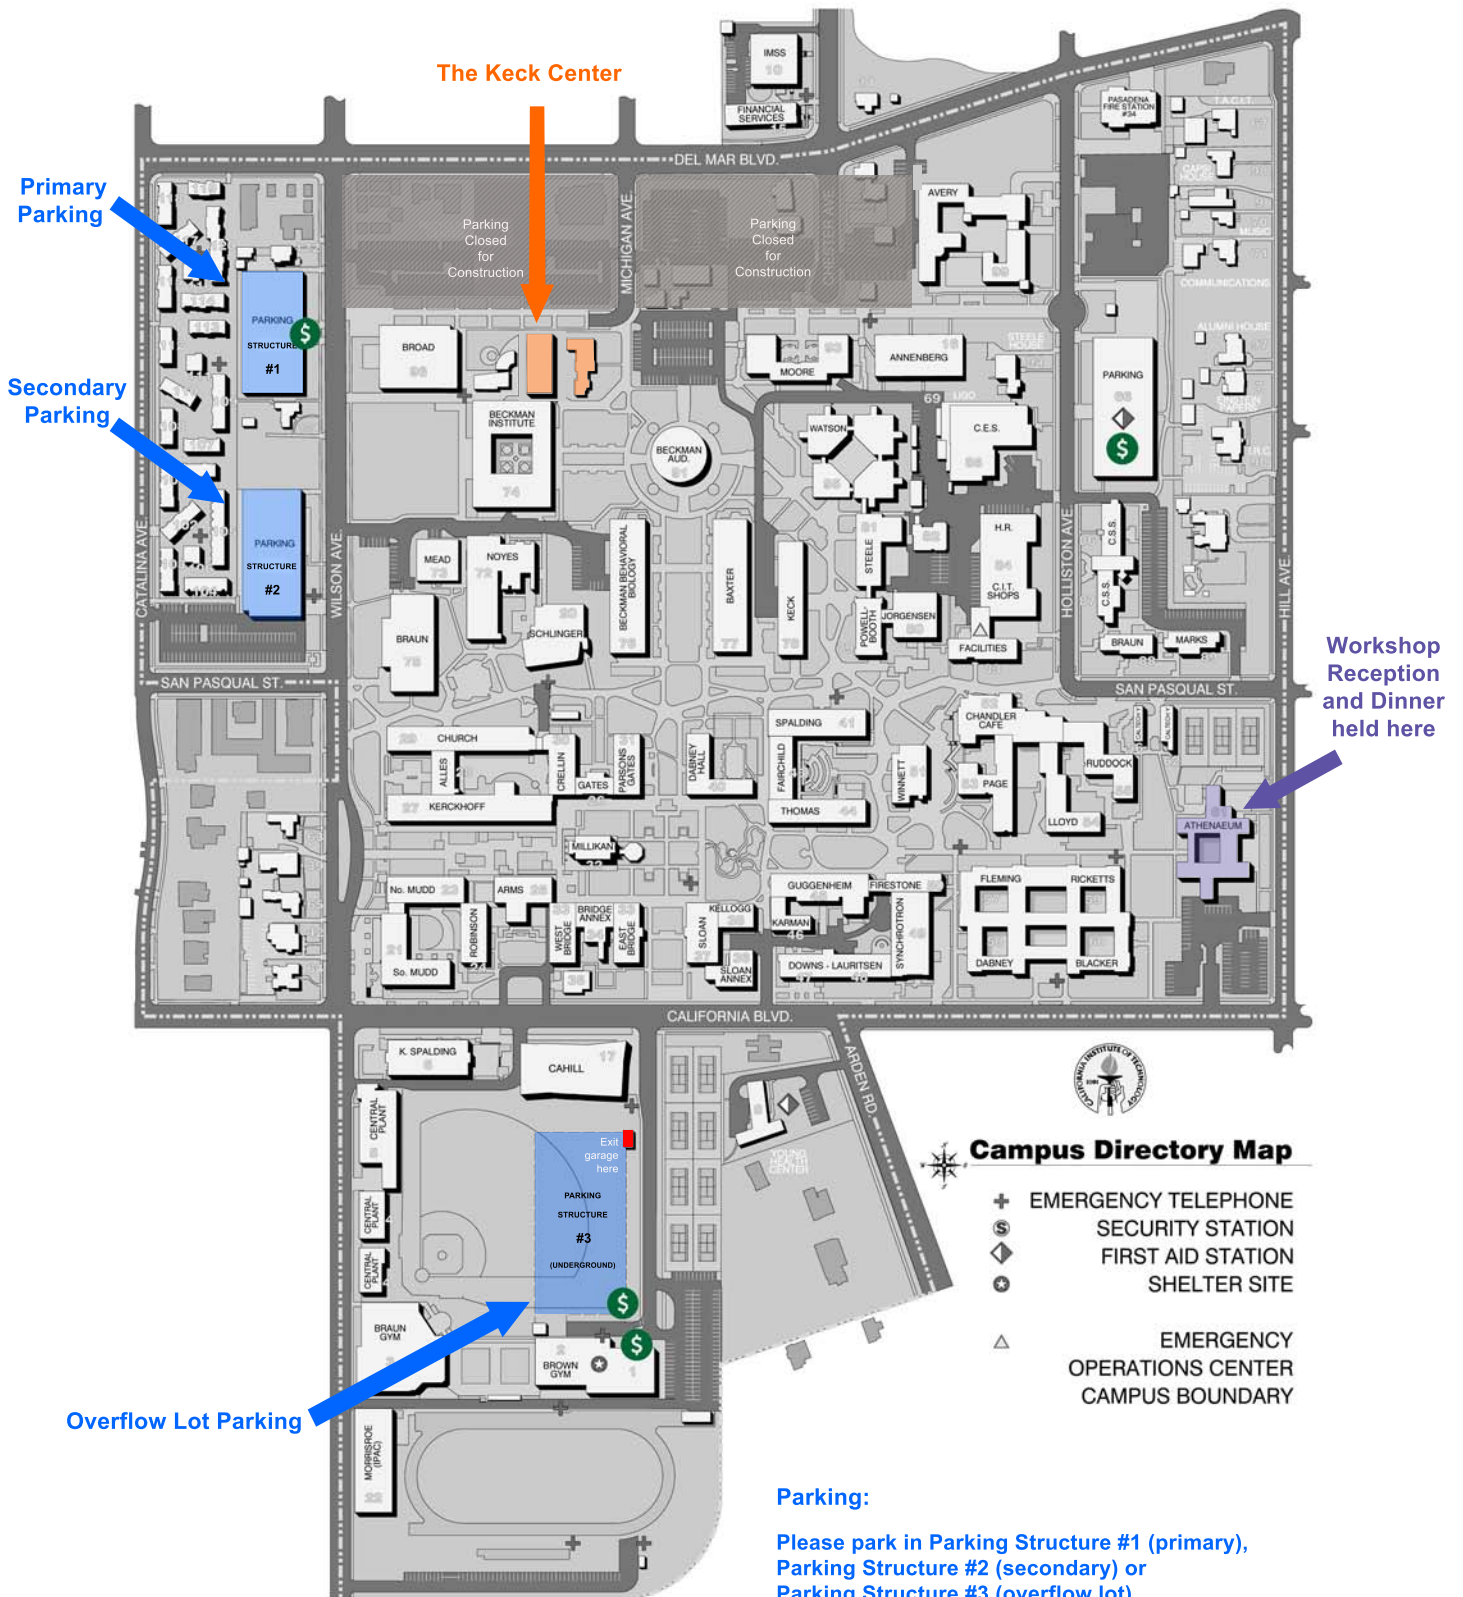

The Future of Earth System Modeling: Biosphere and Land Surfaces

March 26 - 28, 2018

Keck Conference Center | 345 S. Michigan Ave., Pasadena CA 91125 | California Institute of Technology

Ⓢ - Pay Station

Purchase a parking permit at the locations identified on the map (JPLers may use their JPL hang tag) and display it on your dashboard.